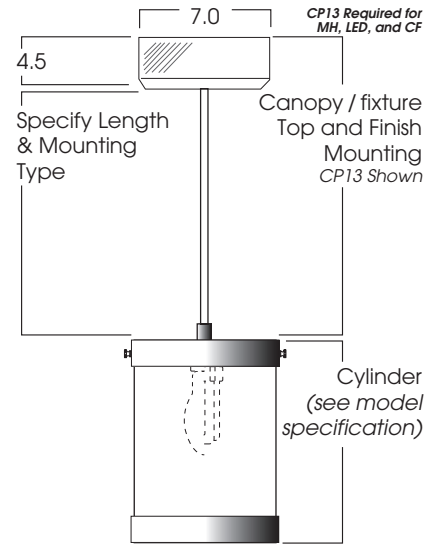

**SPECLUME
ACRYLIC CYLINDER
ACRYLIC / ALUMINUM**
CF / INC / MH / LED

**SL
SERIES**

PRODUCT INFORMATION:

- AF Series Frosted Acrylic Cylinder, with decorative top and bottom trim.
- Available in Five Sizes.
- Top closed with open bottom.
- Suitable for damp location.
- Manufactured and tested to UL standard No. 1598/ETL Listed.

MODEL	LAMPS	WATTS	BALLAST	MOUNTING	MOUNTING FINISH	CYLINDER FINISH
AF0609- Speclume Series, 6 x 9"	CF **	18, 26, 32, 42* (TRT Only)	E1 -Electronic, 120v	CD* -Cord and Cable Mount CDCC* -Coil Cord and Cable Mount	PT -Platinum Silver (Gray Cord / Stem)	PT -Platinum Silver MB -Matte Black
AF0618- Speclume Series, 6 x 18"	INC	100w	E2 -Electronic, 277v	HM* -Hang Straight Pendant HMAT* -Adjustable Length Hang Straight Pendant	MB -Matte Black (Black Cord / Stem)	MW -Matte White BA -Brushed Aluminum
AF0624- Speclume Series, 6 x 24"	MH **	20, 39 (PAR 20)	DA1 -Advance Mark 10™ powerline dimming, 120v ¹ (CF Only)	PM* -Pendant/Straight Mount CP13 -Ballast Housing	MW -Matte White (White Cord / Stem)	CC -Custom Color (see color chart)
AF0810- Speclume Series, 8 x 10"	LED **	9w3K	DA2 -Advance Mark 10™ powerline dimming, 277v ¹ (CF Only)		BA -Brushed Aluminum (Gray Cord / Stem)	OPTIONAL LOWER LENS
AF0820- Speclume Series, 8 x 20"					CC -Custom Color (see color chart)	GL6 -6" Clear Glass Lower Lens FG6 -6" Frosted Glass Lower Lens PG6 -6" Prismatic Glass Lower Lens TOP -Option for Uplight GL8 -8" Clear Glass Lower Lens FG8 -8" Frosted Glass Lower Lens PG8 -8" Prismatic Glass Lower Lens
AF0810	**Requires CP13 CF	*Runs 26, 32,42w Lamp 26	E1	* Specify Length in inches **12" or 36" lengths only See Speclume Mounting Page CD36 / CP13	BA	PT FG6